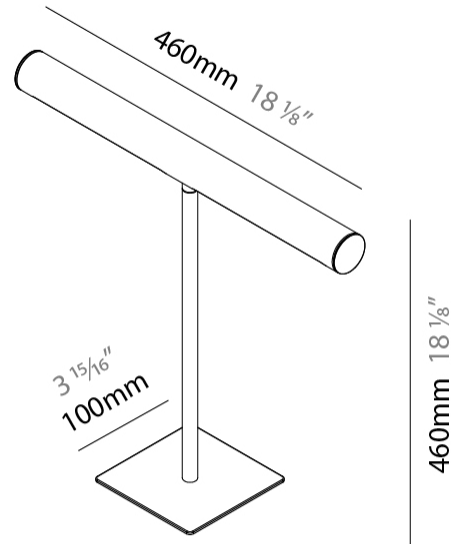

PROJECT	_____
TYPE	_____
SPECIFIER	_____
QUANTITY	_____
DATE	_____

ELLE PORTABLE

D204005-

base number   Finish
Options

1. To build a product code in our configurator select the specify button on the base model # product page
2. To build a manual product code on this datasheet choose from the options listed below in blue font and add the suffix to the base model #

GENERAL

Series: Elle _____
Brand: Zaneen _____
Division: Design _____
Mounting Type: Portable _____
Mounting Location: Table _____
Subcategory: Task _____

PHYSICAL

Shape: Cylinder _____
Length (mm): 460 _____
Length (in): 18 1/8 _____
Width (mm): 100 _____
Width (in): 3 15/16 _____
Height (mm): 460 _____
Height (in): 18 1/8 _____
Light Distribution: Direct _____
Diffuser: Acrylic Bi-Satin _____
Fixture Finish: MBK / MWH / MCB _____
Fixture Material: Aluminum _____

ELECTRICAL

Lamp Type: LED _____
Input Wattage (W): 6 _____
Dimming: Touch Dimming _____
Driver Included: Yes _____
Driver Location: Inline Transformer Plug _____
Driver Class: Class 2 _____
Input Voltage (V): 120 - 277 _____
Output Voltage (V): 24 _____

LED

Color Temperature (°K): 3000 _____
CRI: >90 CRI _____
Lamp Life (hrs): 50000 _____

OPTICAL

RATINGS AND CERTIFICATIONS

Certified By: Certified for North American Standards _____
IP rating: IP20 _____