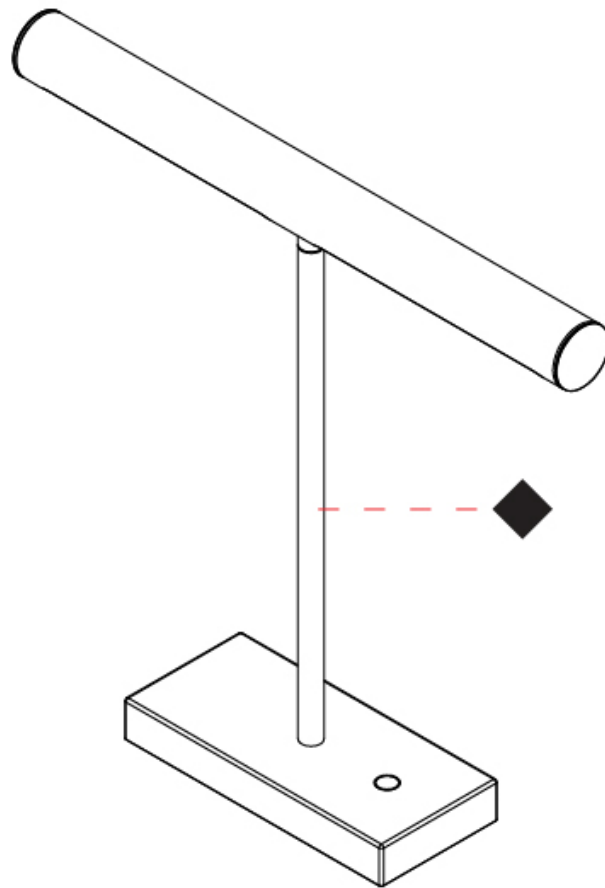

D204004-

PROJECT _____

TYPE _____

SPECIFIER _____

QUANTITY _____

DATE _____

D