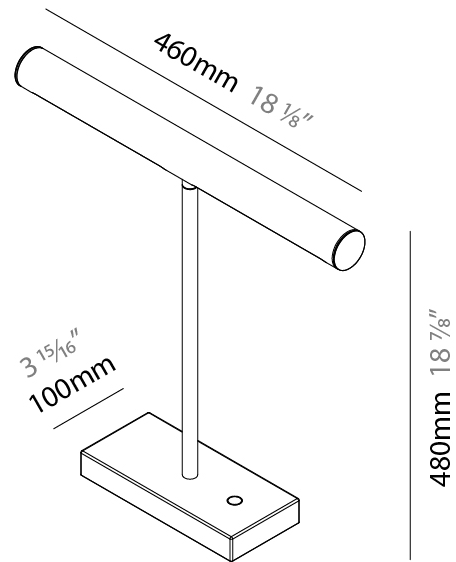

PROJECT	
TYPE	
SPECIFIER	
QUANTITY	
DATE	

ELLE PORTABLE

D204004-

base number Finish
Options

1. To build a product code in our configurator select the specify button on the base model # product page
2. To build a manual product code on this datasheet choose from the options listed below in blue font and add the suffix to the base model #

GENERAL

Series: Elle
Brand: Zaneen
Division: Design
Mounting Type: Portable
Mounting Location: Table
Subcategory: Task

PHYSICAL

Shape: Cylinder
Length (mm): 460
Length (in): 18 1/8
Width (mm): 100
Width (in): 3 15/16
Height (mm): 480
Height (in): 18 7/8
Light Distribution: Direct
Diffuser: Acrylic Bi-Satin
Fixture Finish: MBK / MWH / MCB
Fixture Material: Aluminum

ELECTRICAL

Lamp Type: LED
Input Wattage (W): 6
Dimming: Touch Dimming
Driver Included: Yes
Driver Location: Inline Transformer Plug
Driver Class: Class 2
Input Voltage (V): 120 - 277
Output Voltage (V): 24

LED

Color Temperature (°K): 3000
CRI: >90 CRI
Lamp Life (hrs): 50000

OPTICAL

RATINGS AND CERTIFICATIONS

Certified By: Certified for North American Standards
IP rating: IP20